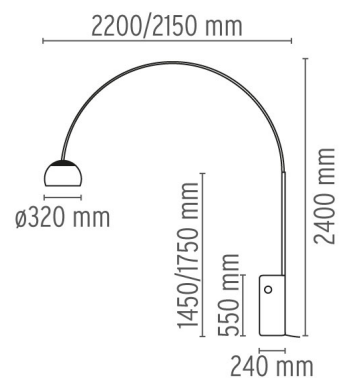

FLOS

ARCO

Mounting	Floor
Lamps description	1 x 70W E27 HSGSA/S
Environment	Indoor
Finish	Marble
Technical description	Floor lamp providing direct light. White Carrara marble base. Satin-finish stainless steel telescopic stem. Pressed, polished and zapon-varnished aluminum swiveling and height-adjustable reflector.

ELECTRICAL

Emergency	Without
Voltage (V)	230

PHYSICAL

Supply	Power cord
Cord length(mm)	2700
Construction material	Aluminum, Marble
Weight (kg)	63.8

Arco

designed by Achille & Pier Giacomo Castiglioni

Floor lamp providing direct light

● F0300000 Marble

DIMENSIONS

CERTIFICATIONS

IP
20

Arco . Lamps

HSGSA/S 70W

Lamp Watt:
70 W

Lamp category:
Incandescent

Socket:
E27

Lamp type:
HSGSA/S

Arco

designed by Achille & Pier Giacomo Castiglioni

Floor lamp providing direct light

● F0300000 Marble

DIMENSIONS

CERTIFICATIONS