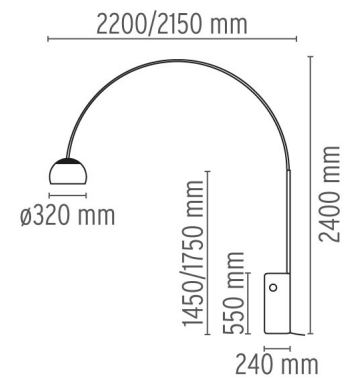

FLOS

ARCO

Mounting	Floor
Lamps description	1 x 70W E27 HSGSA/S
Environment	Indoor
Finish	Marble
Technical description	Floor lamp providing direct light. White Carrara marble base. Satin-finish stainless steel telescopic stem. Pressed, polished and zapon-varnished aluminum swiveling and height-adjustable reflector.

ELECTRICAL

Emergency	Without
Voltage (V)	230

PHYSICAL

Supply	Power cord
Cord length(mm)	2700
Construction material	Aluminum, Marble
Weight (kg)	63.8

Arco

designed by Achille & Pier Giacomo Castiglioni

Floor lamp providing direct light

● F0300000 Marble

DIMENSIONS

CERTIFICATIONS

IP
20

Arco . Lamps

HSGSA/S 70W

Lamp Watt:
70 W

Lamp category:
Incandescent

Socket:
E27

Lamp type:
HSGSA/S

Arco

designed by Achille & Pier Giacomo Castiglioni

Floor lamp providing direct light

● F0300000 Marble

DIMENSIONS

CERTIFICATIONS