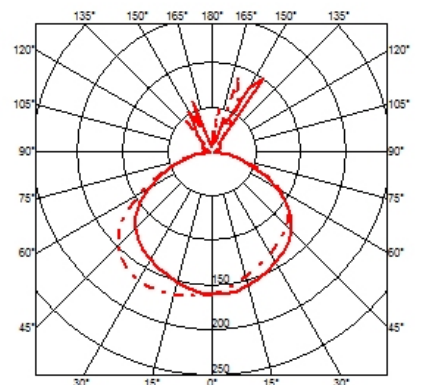

● F0300000 Marble

DIMENSIONS

CERTIFICATIONS

IP
20

Arco . Lamps

HSGSA/S 70W

Lamp Watt:
70 W

Lamp category:
Incandescent