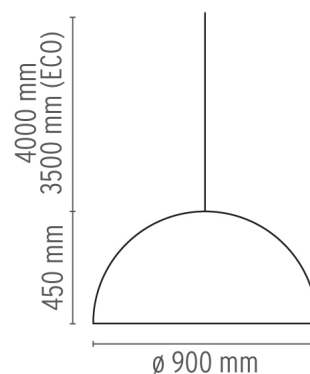

## PHYSICAL

<b>Supply</b>	Terminal block
<b>Cord length(mm)</b>	4000
<b>Construction material</b>	Glass, Plaster, Stainless steel
<b>Weight (kg)</b>	24

## DIMENSIONS

### DIMENSIONS