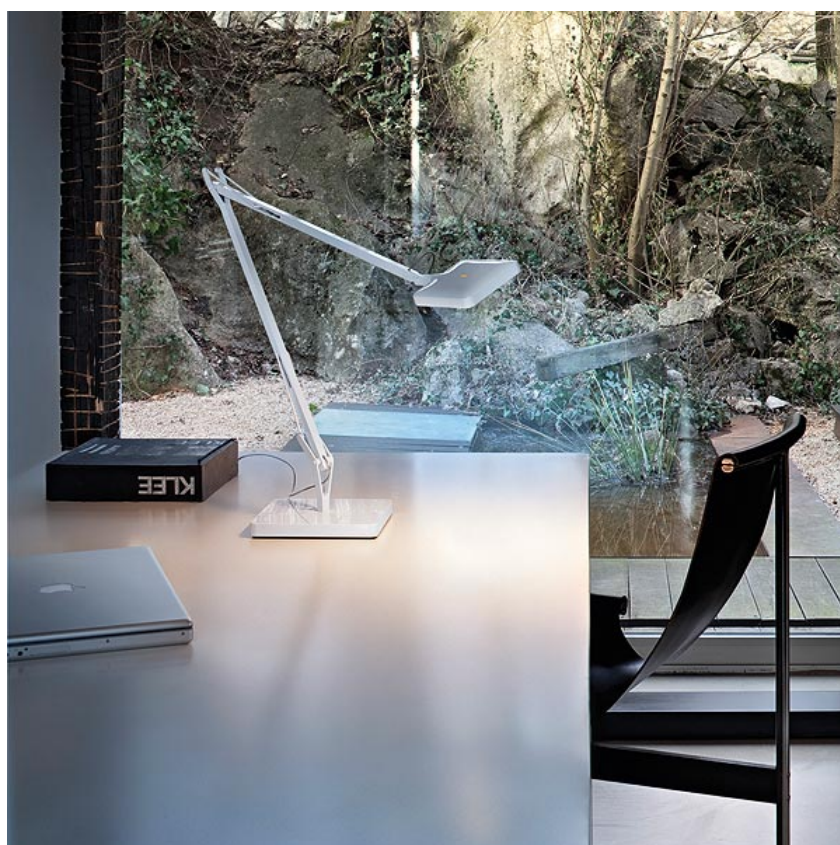

PHYSICAL

Supply	Power cord
Cord length(mm)	1800
Construction material	Aluminum
Weight (kg)	4.85