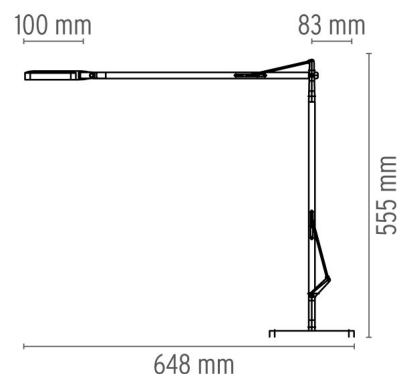

KELVIN LED BASE

| | |
|------------------------------|--|
| Mounting | Base |
| Lamps description | 30 TOP LED 3000K 325 lm total - CRI 95 7,5W |
| Environment | Indoor |
| Finish | Anthracite, White, Chrome, Black |
| Design awards | Red Dot Design Award 2011, Good Design Award 2011 |
| Technical description | Adjustable table lamp providing direct lighting, with double pantograph arm and adjustable head. Fused aluminum alloy body. Die-cast aluminum outer head, with injection-molded methacrylate diffuser. BASE external cover in ABS. Extruded aluminum alloy square tube (12x12mm) structure, machined mechanically, so that it houses a stainless steel load-compensation spring and injection-molded acetal resin sliding blocks. 3 mm diameter wire outer tie rods. Available in white, anthracite, black or chrome finishes. The ON/OFF switch is electronic with optical mechanism located in the head. Two possibilities to choose: - PERSONAL MODE (orange switch) Dimm the light intensity you like. - GREEN MODE (green switch) Now Kelvin LED becomes Green, saving even more energy thanks to his automatic compensation of the ambience light. |

Kelvin LED Base

designed by Antonio Citterio with Toan Nguyen

Adjustable table lamp providing direct lighting

- F3311030 Shiny black
- F3311009 Shiny white
- F3311033 Anthracite
- F3311057 Chrome

DIMENSIONS

PHYSICAL

| | |
|------------------------------|------------|
| Supply | Power cord |
| Cord length(mm) | 1800 |
| Construction material | Aluminum |
| Weight (kg) | 4.85 |

Kelvin LED Base . Lamps

TOP LED 1W Special Base

Lamp Watt:
1 W

Lamp category:
LED

Socket:
Special base

Lamp type:
LED

Kelvin LED Base

designed by Antonio Citterio with
Toan Nguyen

Adjustable table lamp providing direct
lighting

- F3311030 Shiny black
- F3311009 Shiny white
- F3311033 Anthracite
- F3311057 Chrome