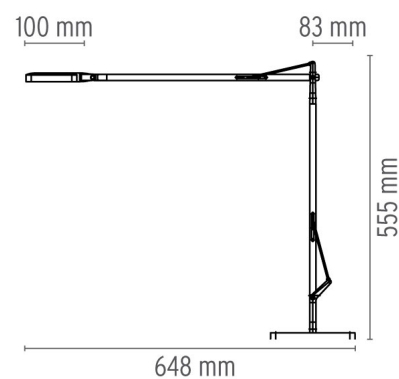

KELVIN LED BASE

| | |
|------------------------------|--|
| Mounting | Base |
| Lamps description | 30 TOP LED 3000K 325 lm total - CRI 95 7,5W |
| Environment | Indoor |
| Finish | Anthracite, White, Chrome, Black |
| Design awards | Red Dot Design Award 2011, Good Design Award 2011 |
| Technical description | Adjustable table lamp providing direct lighting, with double pantograph arm and adjustable head. Fused aluminum alloy body. Die-cast aluminum outer head, with injection-molded methacrylate diffuser. BASE external cover in ABS. Extruded aluminum alloy square tube (12x12mm) structure, machined mechanically, so that it houses a stainless steel load-compensation spring and injection-molded acetal resin sliding blocks. 3 mm diameter wire outer tie rods. Available in white, anthracite, black or chrome finishes. The ON/OFF switch is electronic with optical mechanism located in the head. Two possibilities to choose: - PERSONAL MODE (orange switch) Dimm the light intensity you like. - GREEN MODE (green switch) Now Kelvin LED becomes Green, saving even more energy thanks to his automatic compensation of the ambience light. |

PHYSICAL

| | |
|------------------------------|------------|
| Supply | Power cord |
| Cord length(mm) | 1800 |
| Construction material | Aluminum |
| Weight (kg) | 4.85 |

Kelvin LED Base . Lamps

TOP LED 1W Special Base

Lamp Watt:
1 W

Lamp category:
LED

Socket:
Special base

Lamp type:
LED

Kelvin LED Base

designed by Antonio Citterio with
Toan Nguyen

Adjustable table lamp providing direct
lighting

- F3311030 Shiny black
- F3311009 Shiny white
- F3311033 Anthracite
- F3311057 Chrome

DIMENSIONS

CERTIFICATIONS