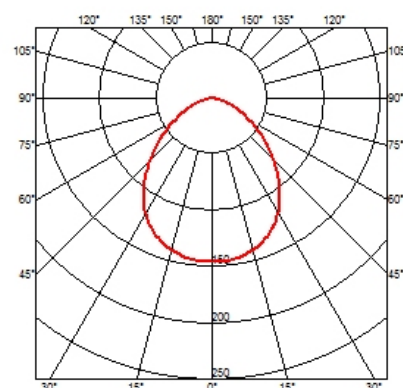

CERTIFICATIONS