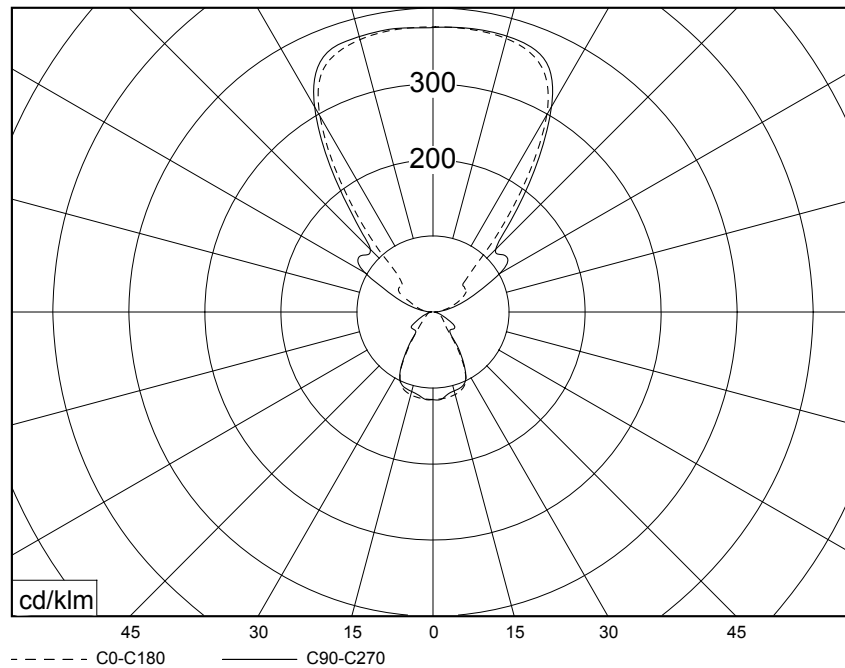

light distribution:

78 % upward, 22% downward

CRI:

80

certificates:

cleaning and care:

switch of luminaire while cleaning. Do not use any acidly or abrasive cleanser. We recommend to clean the luminaire only with a microfibre towel.

LICHTVERTEILUNGSKURVE UND ABSTRAHLCHARAKTERISTIK / LIGHT DISTRIBUTION CURVE AND DIRECTIONAL CHARACTERISTIC

Lichtberechnungsdaten (EULUMDAT) unter www.nimbus-group.com

ISOMETRIE UND MASSE / SIZES

AIR MAXX LED 250 Power LED.next