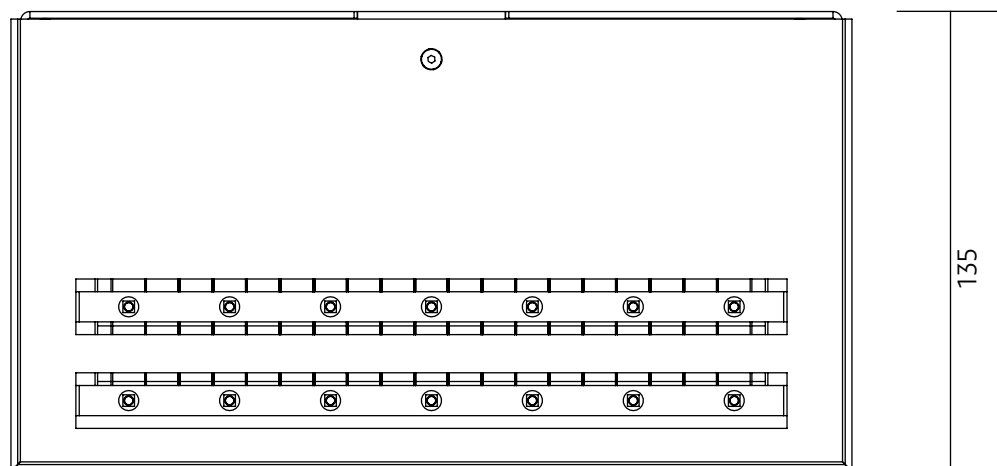

ISOMETRIE UND MASSE / SIZES