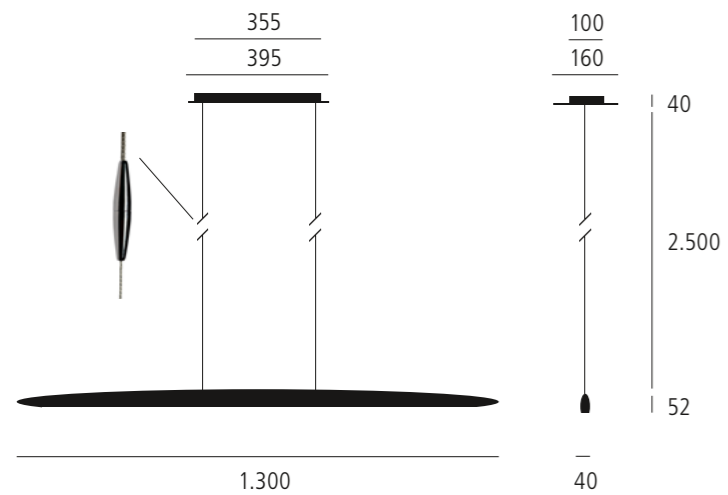

# millelumen sculpture

### BASIC WHITE

16 LED ca. 2.700 K, ca. 1.440 lm,  
ca. 19 W (=19 kWh/1000 Std./hrs.),  
> 85 CRI/Ra, > 50.000 Std./hrs.

Uni-Farben | Plain colours

Carbon-Optik | Carbon designs

Chrom | Chrome

Vergoldet 24 K | Gold plated

### BASIC WHITE XL

20 LED ca. 2.700 K, ca. 1.800 lm,  
ca. 24 W (=24 kWh/1000 Std./hrs.)

> 85 CRI/Ra, > 50.000 Std./hrs.

Uni-Farben | Plain colours

Carbon-Optik | Carbon designs

Chrom | Chrome

Vergoldet 24 K | Gold plated