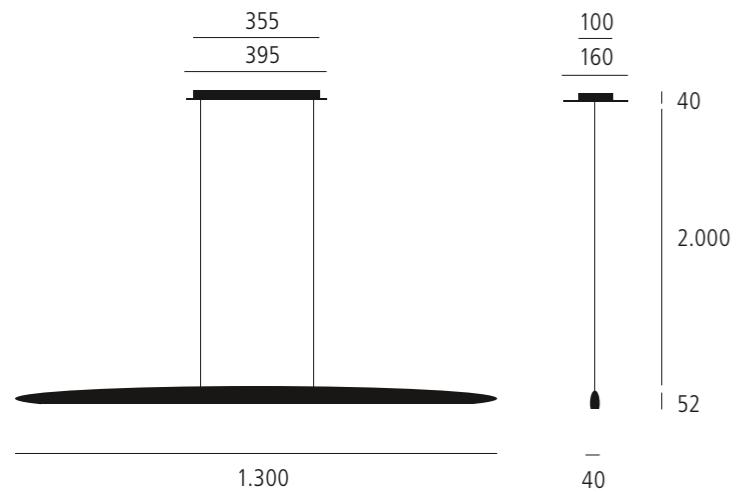

# millelumen sculpture

### BASIC WHITE

16 LED ca. 2.700 K, ca. 1.440 lm,  
ca. 19 W (=19 kWh/1000 Std./hrs.),  
> 85 CRI/Ra, > 50.000 Std./hrs.

Uni-Farben | Plain colours

Carbon-Optik | Carbon designs

Chrom | Chrome

Vergoldet 24 K | Gold plated

### COMFORT WHITE

20 LED COMFORT WHITE, ca. 1.900 - 3.000 K, regulierbar | adjustable,  
ca. 1.440 lm, ca. 24 W (=24 kWh/1000 Std./hrs.)

> 85 CRI/Ra, > 50.000 Std./hrs.

Uni-Farben | Plain colours

Carbon-Optik | Carbon designs

### BASIC WHITE XL

20 LED ca. 2.700 K, ca. 1.800 lm,  
ca. 24 W (=24 kWh/1000 Std./hrs.)

> 85 CRI/Ra, > 50.000 Std./hrs.

Uni-Farben | Plain colours

Carbon-Optik | Carbon designs

Chrom | Chrome

Vergoldet 24 K | Gold plated