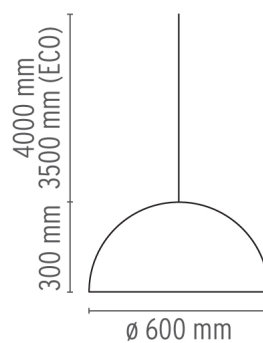

## PHYSICAL

<b>Supply</b>	Terminal block
<b>Cord length(mm)</b>	4000
<b>Construction material</b>	Glass, Plaster, Stainless steel
<b>Weight (kg)</b>	13.6

## DIMENSIONS

### HSGS 105W E27

**Lamp Watt:**  
105 W

**Lamp category:**  
Halogen mains

**Socket:**  
E27

**Lamp type:**  
HSGS

### DIMENSIONS