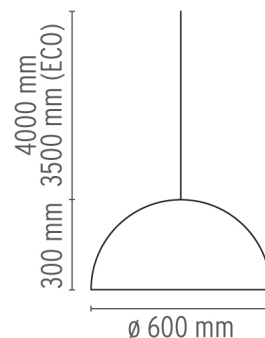

## PHYSICAL

<b>Supply</b>	Terminal block
<b>Cord length(mm)</b>	4000
<b>Construction material</b>	Glass, Plaster, Stainless steel
<b>Weight (kg)</b>	13.6

## DIMENSIONS

### DIMENSIONS