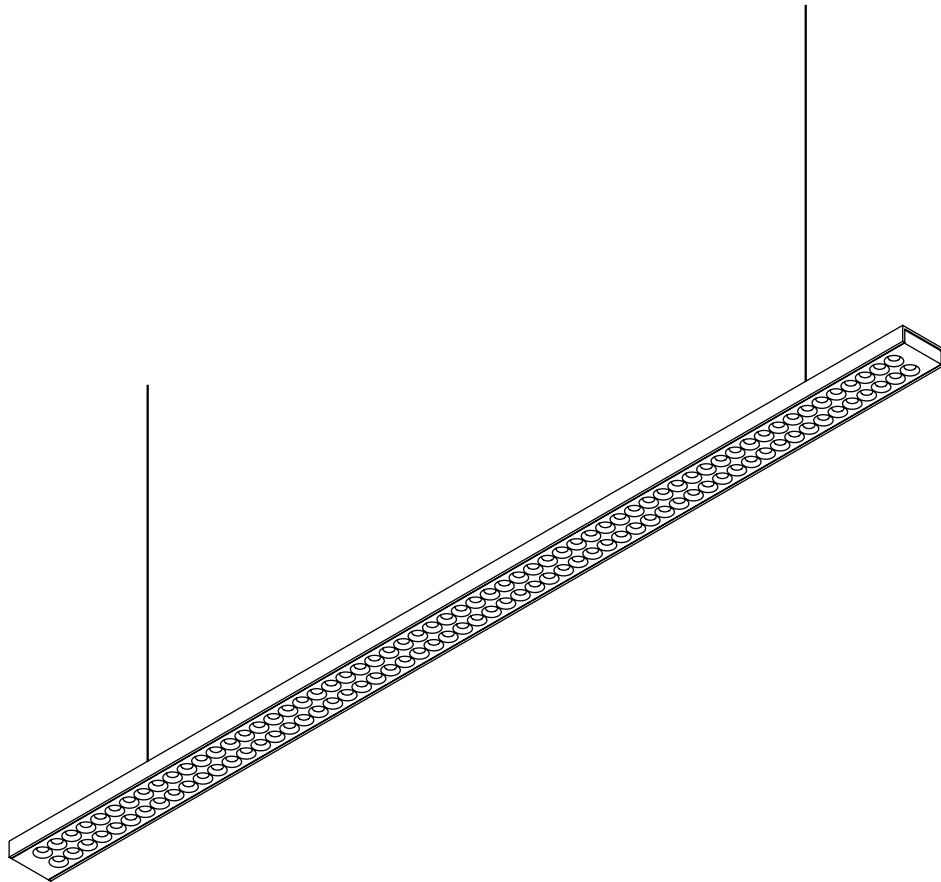

ISOMETRIE UND MASSE / SIZES