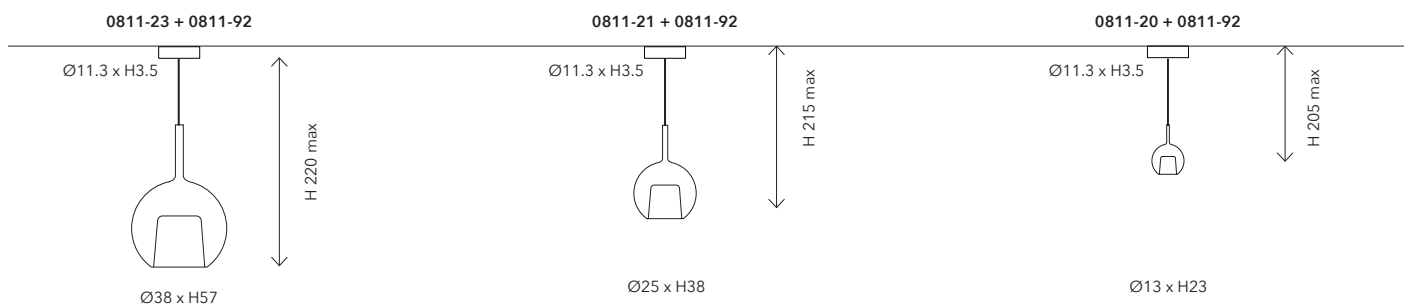

TECHNICAL SHEET

0811-23 LARGE

Mounting: Sospensione / Suspension
Environment: Indoor - IP20
Materials: Metallo e Vetro / Metal and Glass
Voltage: 220-240V 50/60Hz
Source: Bulb 1 x 10W - E27 LED
Lumen*: 4ever / rose gold 553lm
silver / gold 614lm
black 491lm
transparent 909lm
Cable RAL: 7013

0811-21 MEDIUM

Mounting: Sospensione / Suspension
Environment: Indoor - IP20
Materials: Vetro / Glass
Voltage: 220-240V 50/60Hz
Source: Bulb 1 x 5W - E14 LED
Lumen**: 4ever / rose gold 380lm
silver / gold 422lm
black 337lm
trasparente 625lm
Cable RAL: 7013

0811-20 MINI

Mounting: Sospensione / Suspension
Environment: Indoor - IP20
Materials: Vetro / Glass
Voltage: 220-240V 50/60Hz
Source: Bulb 1 x 4W - G9 LED
Lumen***: 4ever / rose gold 122lm
silver / gold 136lm
black 109lm
transparent 233lm
Cable RAL: 7013

* con lampadina / with bulb 10W LED E27
** con lampadina / with bulb 5W LED E14
*** con lampadina / with bulb 4W LED G9

Rosoni / Canopies

0811-92 CANOPY TYPE A

Mounting: A soffitto / Ceiling
Environment: Indoor - IP20
Materials: Metallo / Metal
Lighting Control: On-Off / Dimmable DALI
Voltage: 220-240V 50/60Hz

0811-93 CANOPY TYPE A RECESSED

Mounting: Incasso / Recessed
Environment: Indoor - IP20
Materials: Metallo / Metal
Voltage: 220-240V 50/60Hz

lampade installabili su piastre type A o Rosone Barra type Z
lamps installable on plates type A or Bar canopy type Z